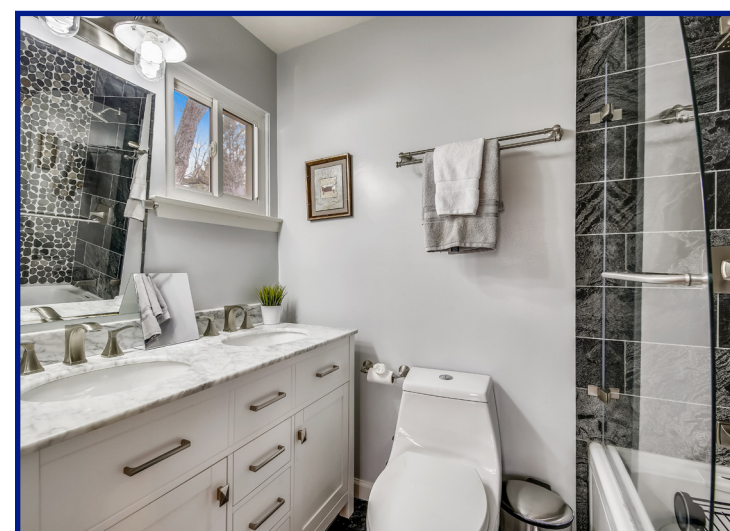

OTHER FACTS AND FEATURES:

- Built in 1969 ~ Parkside Estates
- Lovely .34-acre level lot (15,000 SQFT) with a fenced rear yard and shed
- Approx 1.5-miles to Shady Grove Metro ~ Walk to Blueberry Hill Park ~ Great access to ICC, 370/270
- Natural gas heat, hot water & cooking ~ Public water & sewer
- Replacement windows throughout
- One Year HMS Home Warranty for new owner
- Current Schools:
  - Candlewood Elementary
  - Shady Grove Middle
  - Magruder High
- Estimated property tax and non-tax charges a new owner will pay in the first full fiscal year of ownership $4939.98 NO HOA